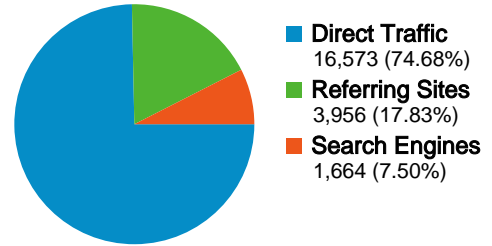

All traffic sources sent a total of 22,193 visits

-  **74.68%** Direct Traffic
-  **17.83%** Referring Sites
-  **7.50%** Search Engines

Top Traffic Sources

Sources	Visits	% visits	Keywords	Visits	% visits
(direct) ((none))	16,573	74.68%	captive66	372	22.36%
google.com (referral)	2,233	10.06%	fobos lounge	359	21.57%
google (organic)	1,648	7.43%	zerosmoke	163	9.80%
192.168.10.1:8000 (referral)	845	3.81%	foboslounge	145	8.71%
minnesota.facebook.com	249	1.12%	the fobos lounge	115	6.91%